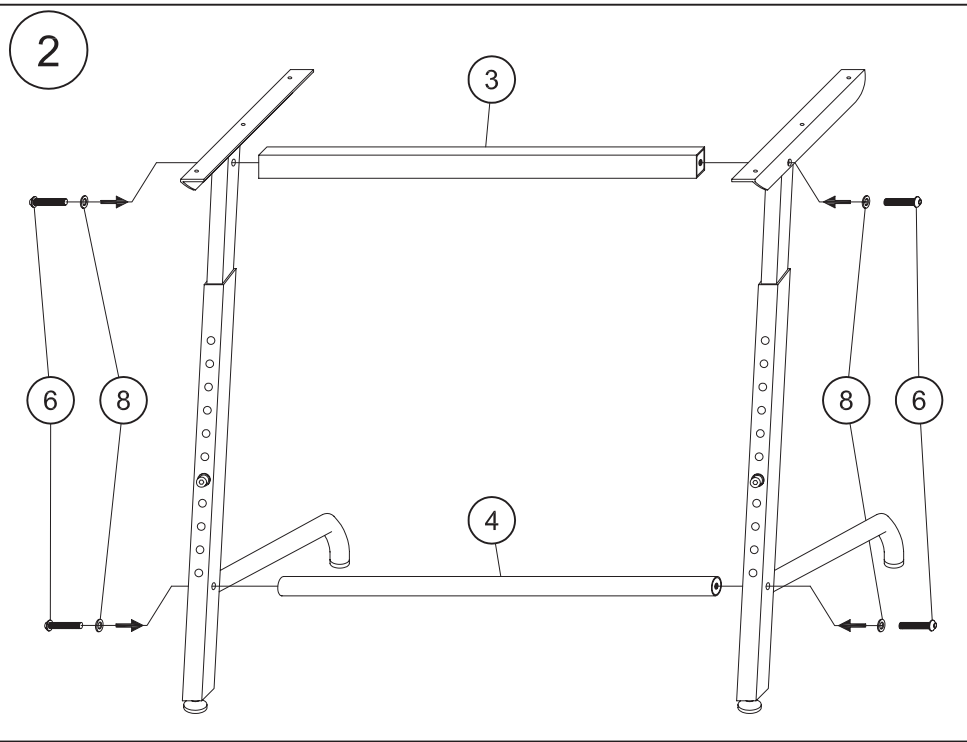

Box top student desk Axiom

SURPRISINGLY MORE™

No. 9	6 pcs	Wooden screw 4x20
No. 8	6 pcs	Washer M8
No. 7	2 pcs	Bolt MC6S M8x20
No. 6	4 pcs	Bolt K6S M8x40
No. 5	1 pcs	Bench box
No. 4	1 pcs	Foot rest
No. 3	1 pcs	Support beam
No. 2	2 pcs	Upper frame
No. 1	2 pcs	Lower frame