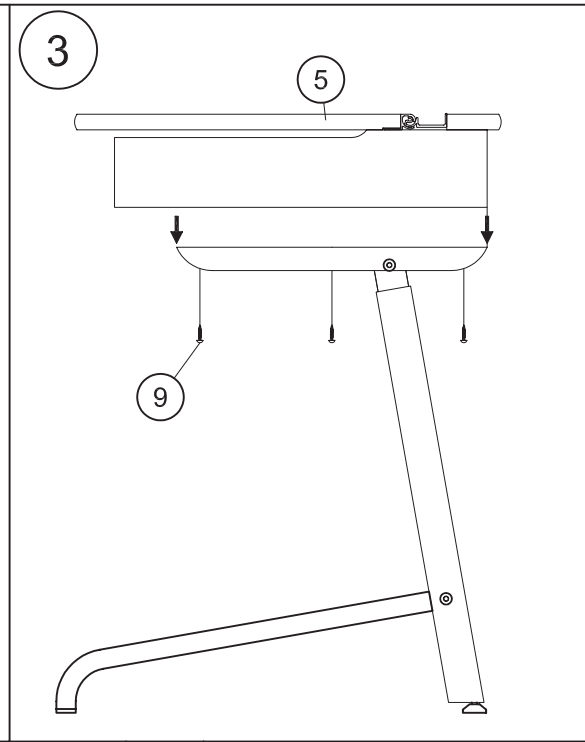

Box top student desk Axiom

SURPRISINGLY MORE™

No. 9	6 pcs	Wooden screw 4x20
No. 8	6 pcs	Washer M8
No. 7	2 pcs	Bolt MC6S M8x20
No. 6	4 pcs	Bolt K6S M8x40
No. 5	1 pcs	Bench box
No. 4	1 pcs	Foot rest
No. 3	1 pcs	Support beam
No. 2	2 pcs	Upper frame
No. 1	2 pcs	Lower frame